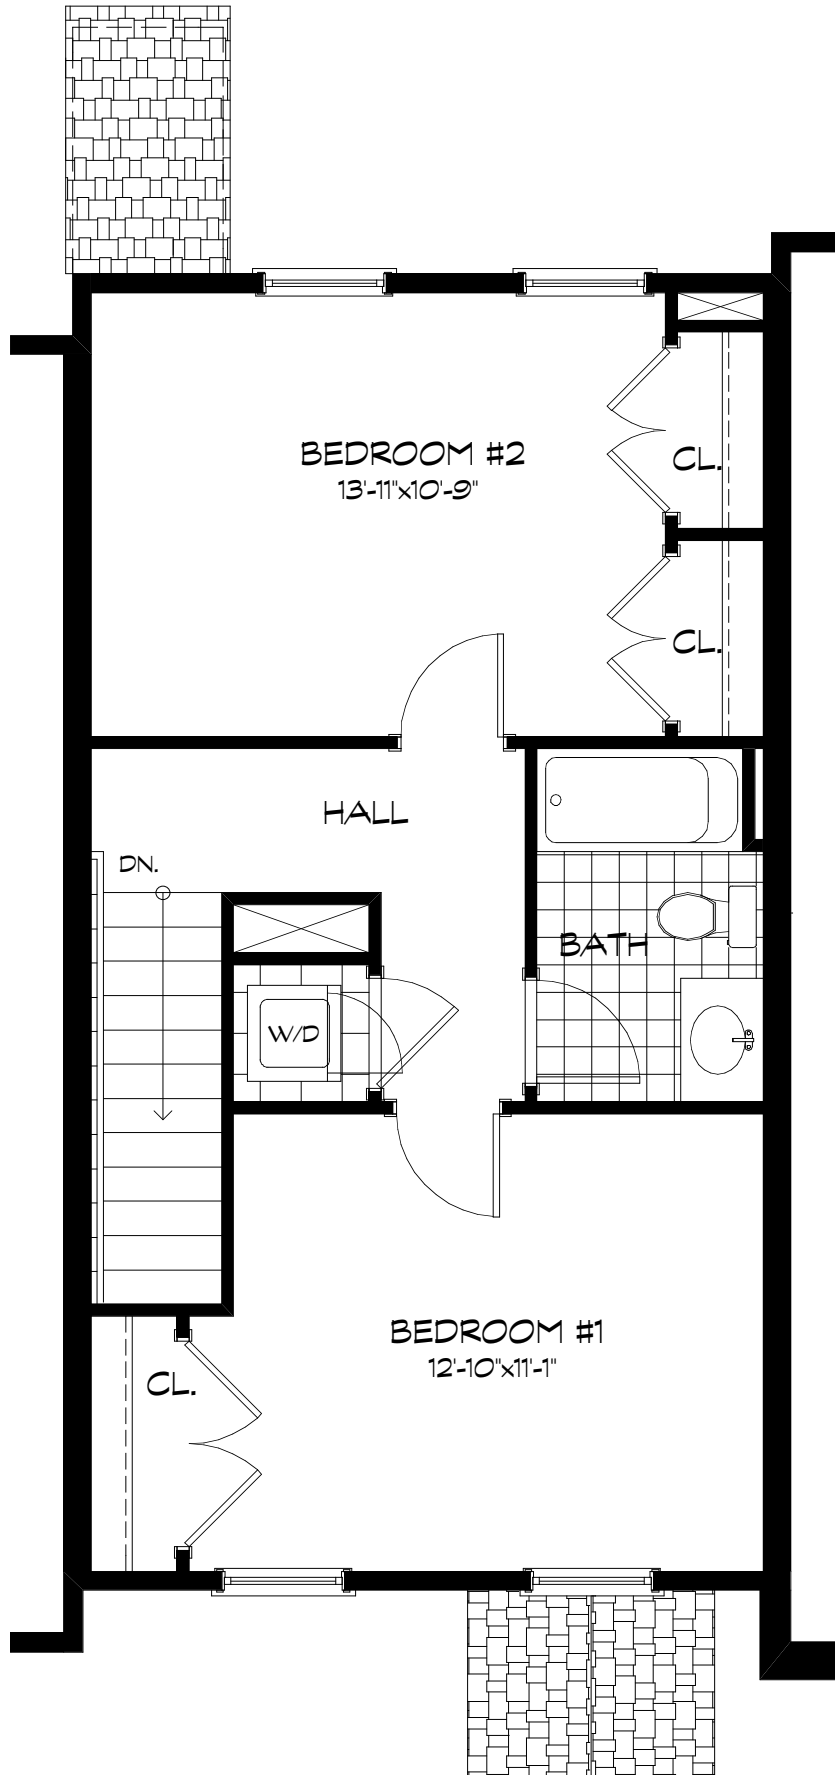

# CALVERT HEIGHTS

## TYP. (2) BEDROOM UNIT

FIRST FLOOR PLAN

1,079 SQ.FT.

**CALVERT HEIGHTS**

**TYP. (2) BEDROOM UNIT**

SECOND FLOOR PLAN