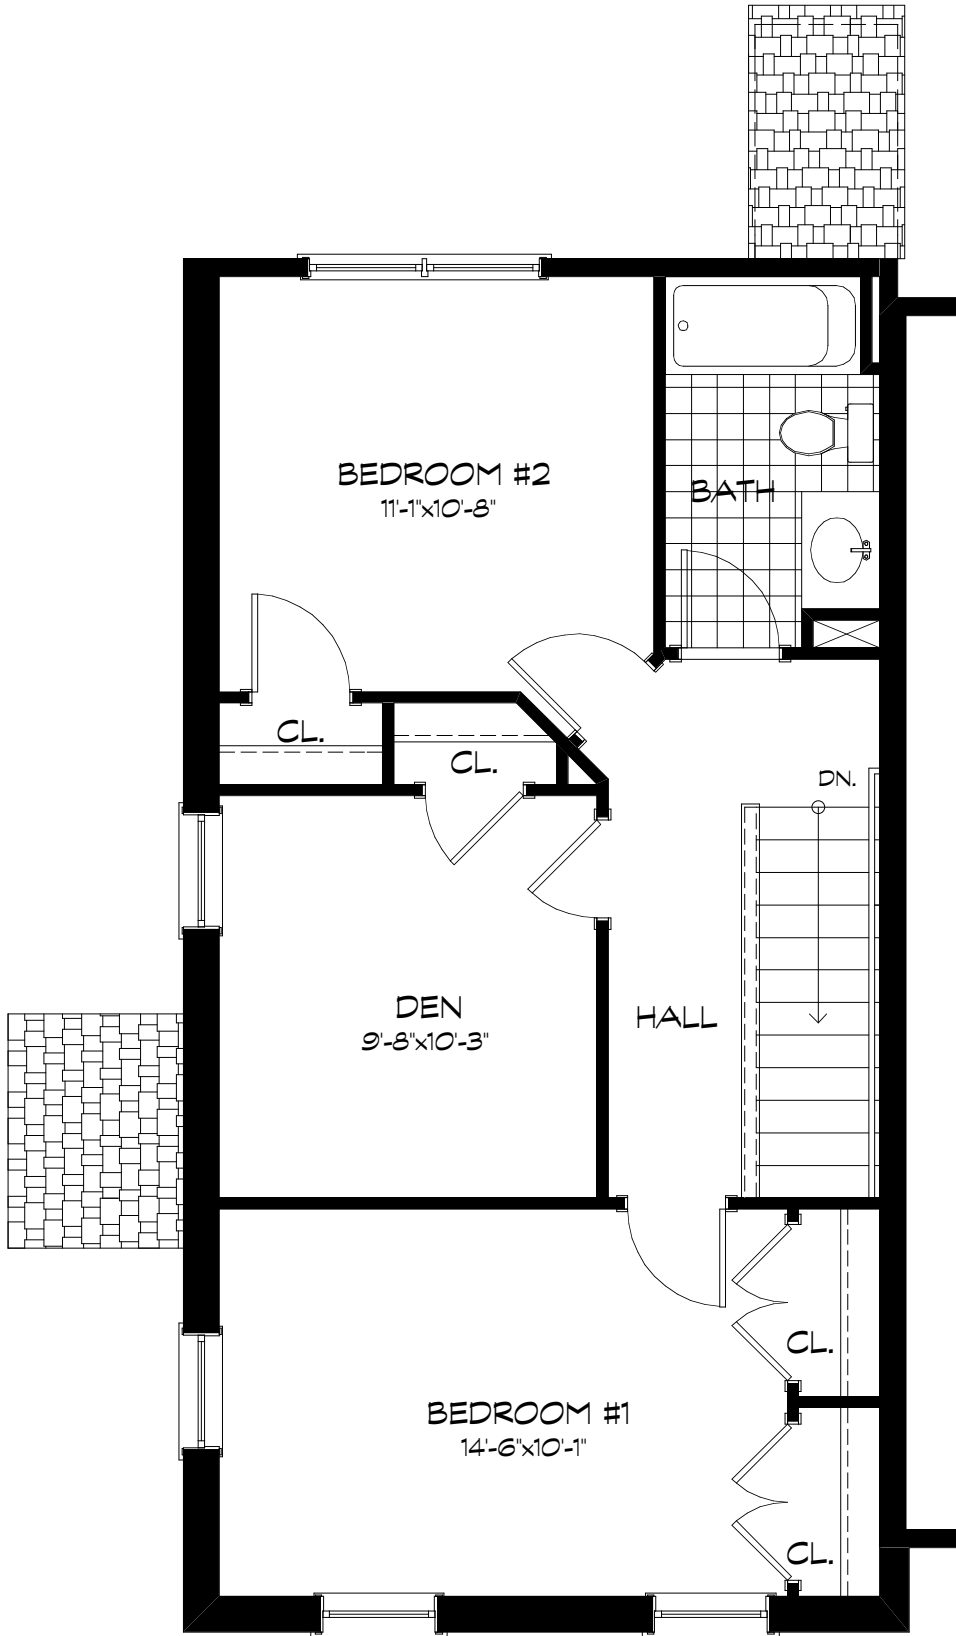

CALVERT HEIGHTS

TYP. (2) BEDROOM UNIT W/ DEN

FIRST FLOOR PLAN

1,251 SQ.FT.

CALVERT HEIGHTS

TYP. (2) BEDROOM UNIT W/ DEN
SECOND FLOOR PLAN