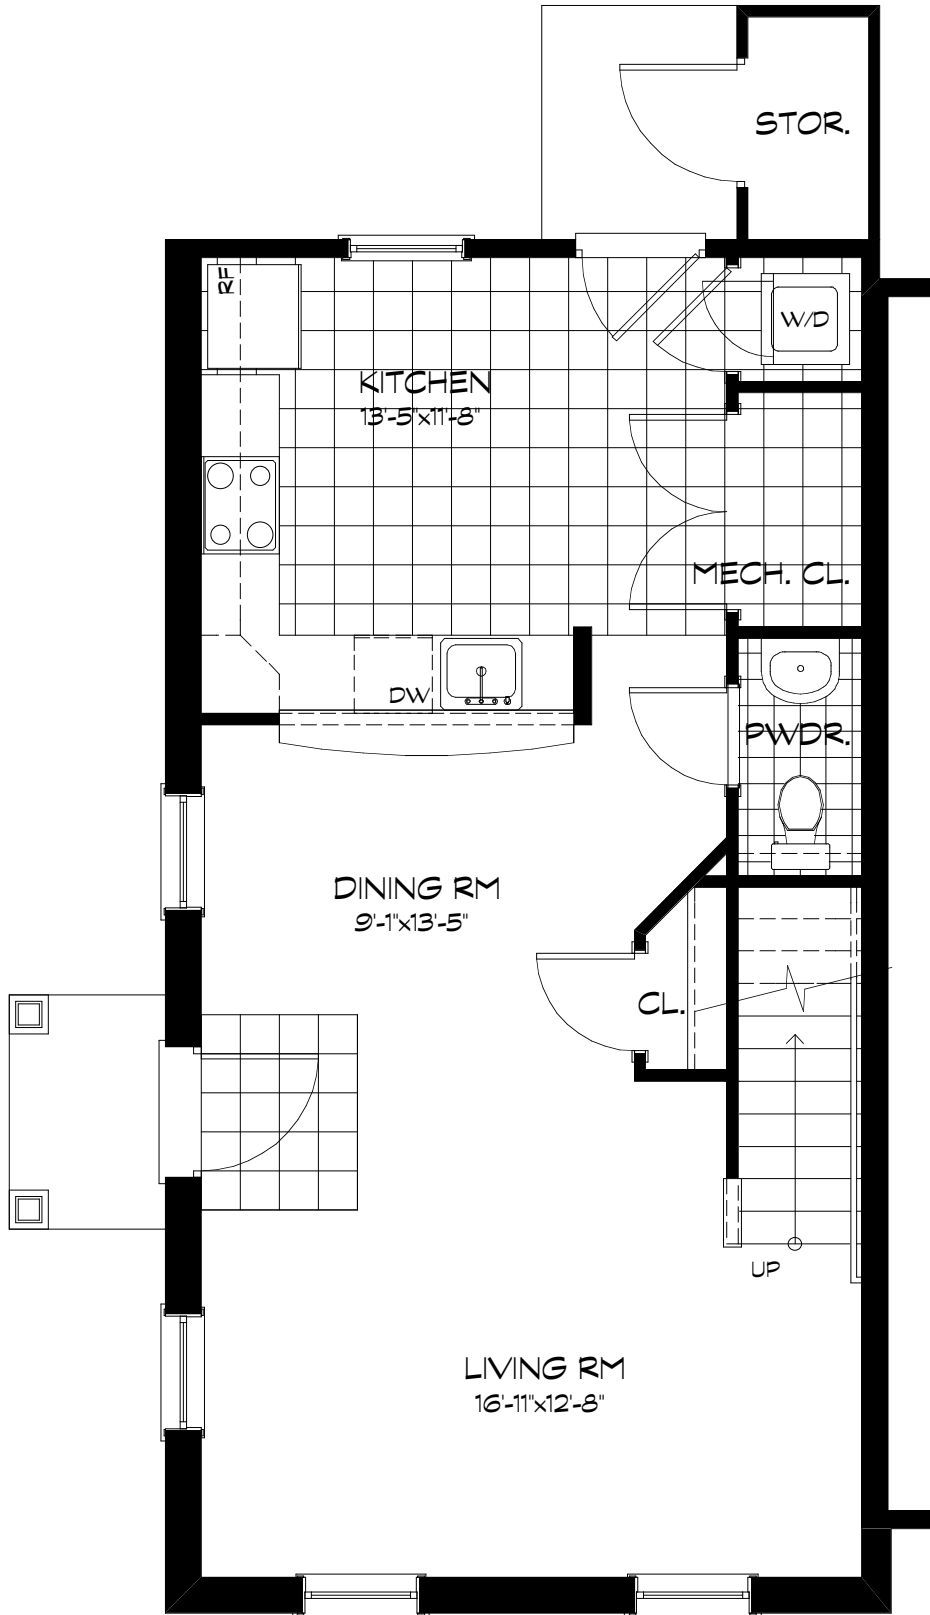

CALVERT HEIGHTS

TYP. (2) BEDROOM UNIT W/ DEN

FIRST FLOOR PLAN

1,251 SQ.FT.

CALVERT HEIGHTS

TYP. (2) BEDROOM UNIT W/ DEN
SECOND FLOOR PLAN