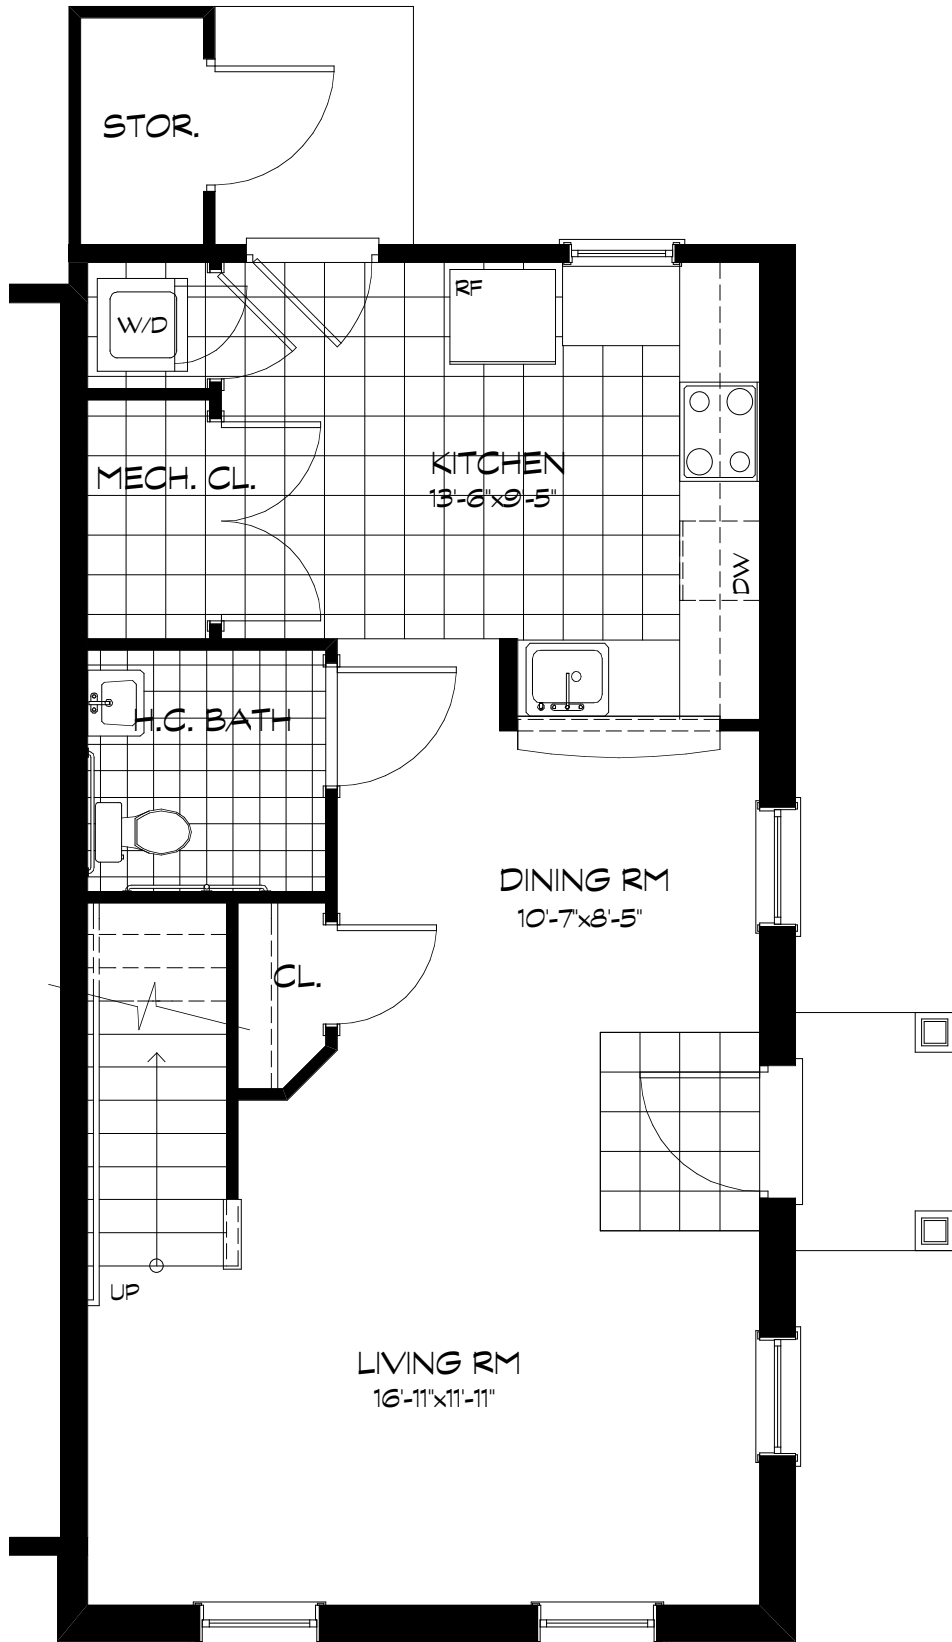

CALVERT HEIGHTS

TYP. (3) BEDROOM ADA UNIT

FIRST FLOOR PLAN

1,251 SQ.FT.

CALVERT HEIGHTS

TYP. (3) BEDROOM ADA UNIT

SECOND FLOOR PLAN