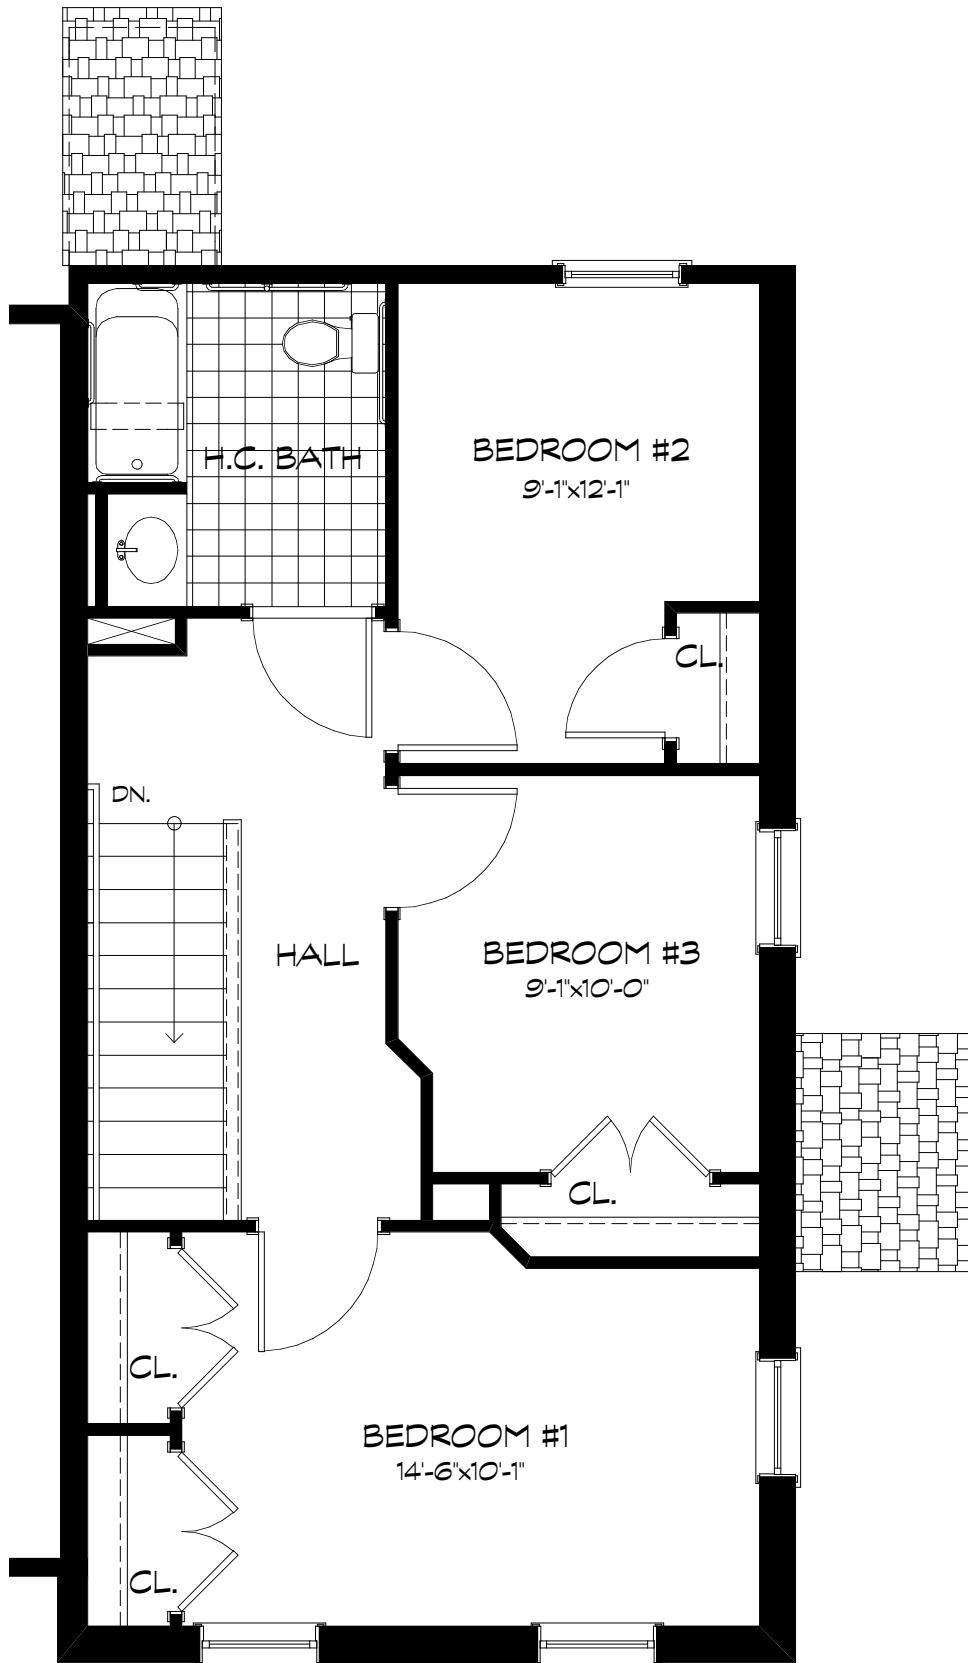

CALVERT HEIGHTS

TYP. (3) BEDROOM ADA UNIT

FIRST FLOOR PLAN

1,251 SQ.FT.

CALVERT HEIGHTS

TYP. (3) BEDROOM ADA UNIT

SECOND FLOOR PLAN