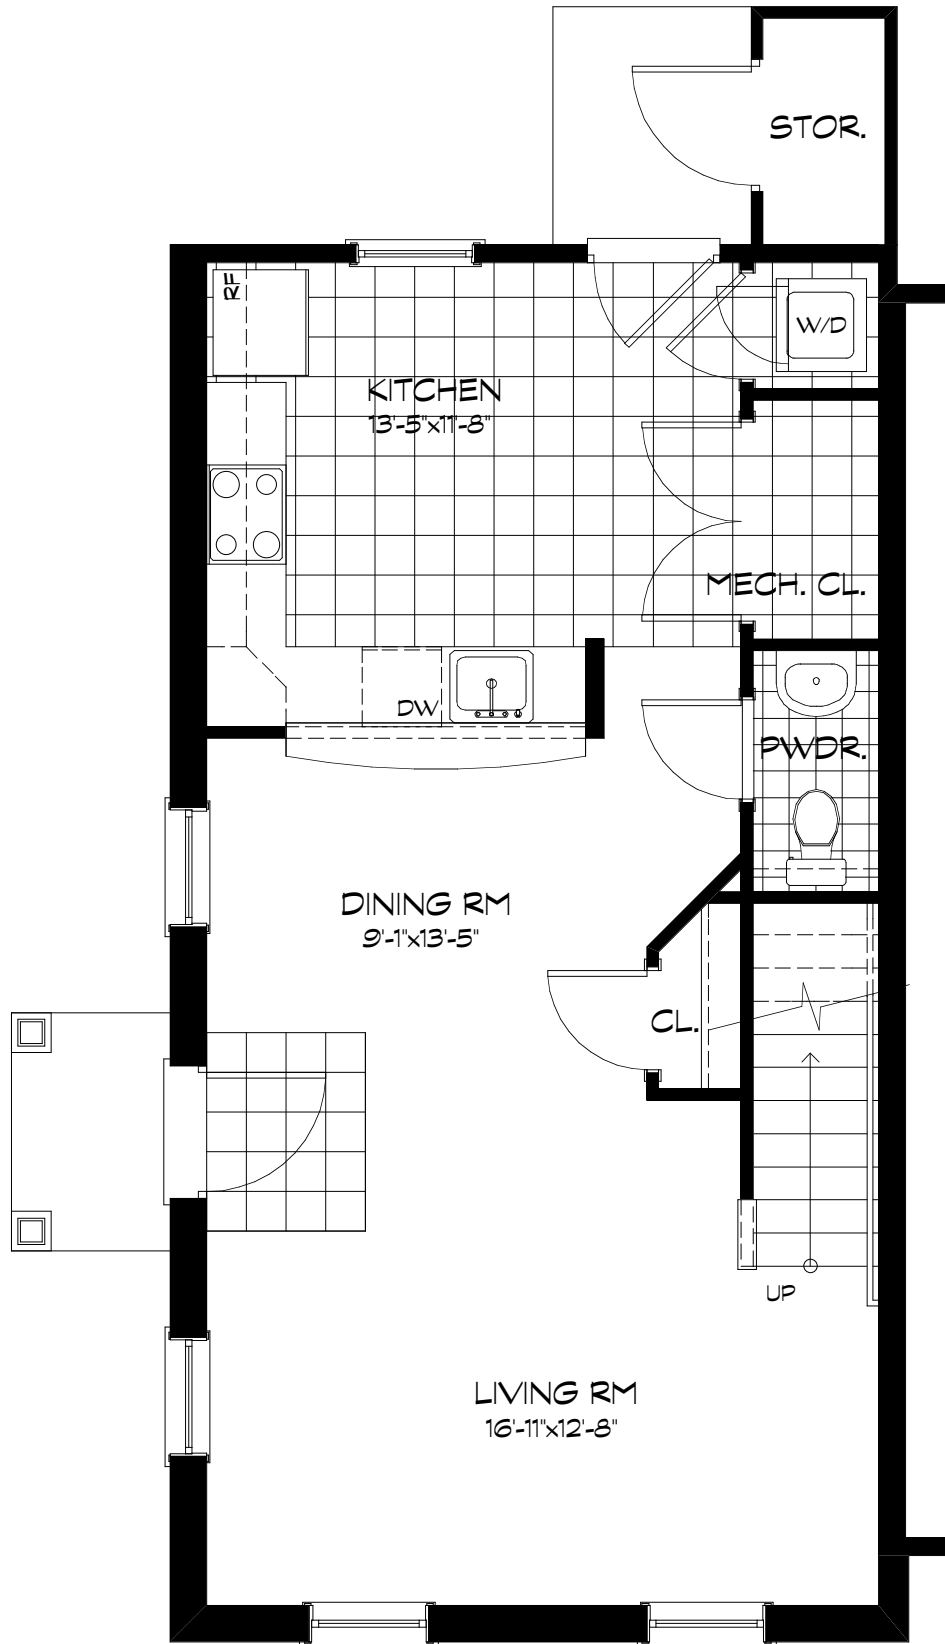

# CALVERT HEIGHTS

## TYP. (3) BEDROOM UNIT

FIRST FLOOR PLAN

1,251 SQ.FT.

CALVERT HEIGHTS

**TYP. (3) BEDROOM UNIT**  
SECOND FLOOR PLAN