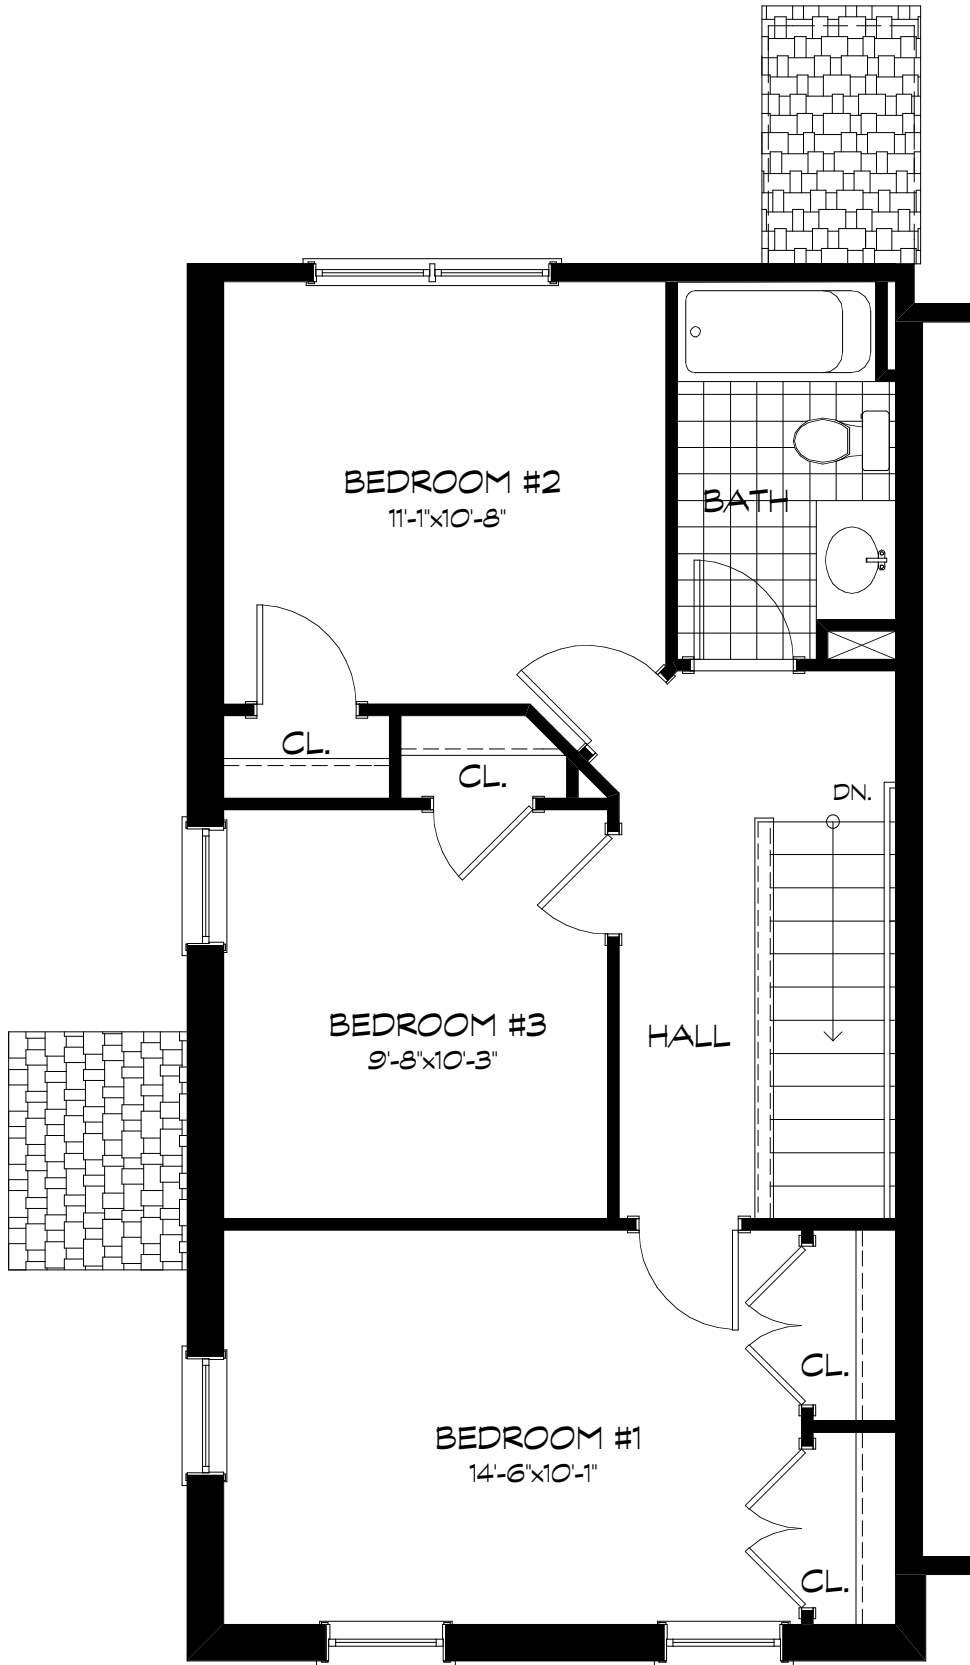

# CALVERT HEIGHTS

## TYP. (3) BEDROOM UNIT

FIRST FLOOR PLAN

1,251 SQ.FT.

CALVERT HEIGHTS

**TYP. (3) BEDROOM UNIT**  
SECOND FLOOR PLAN